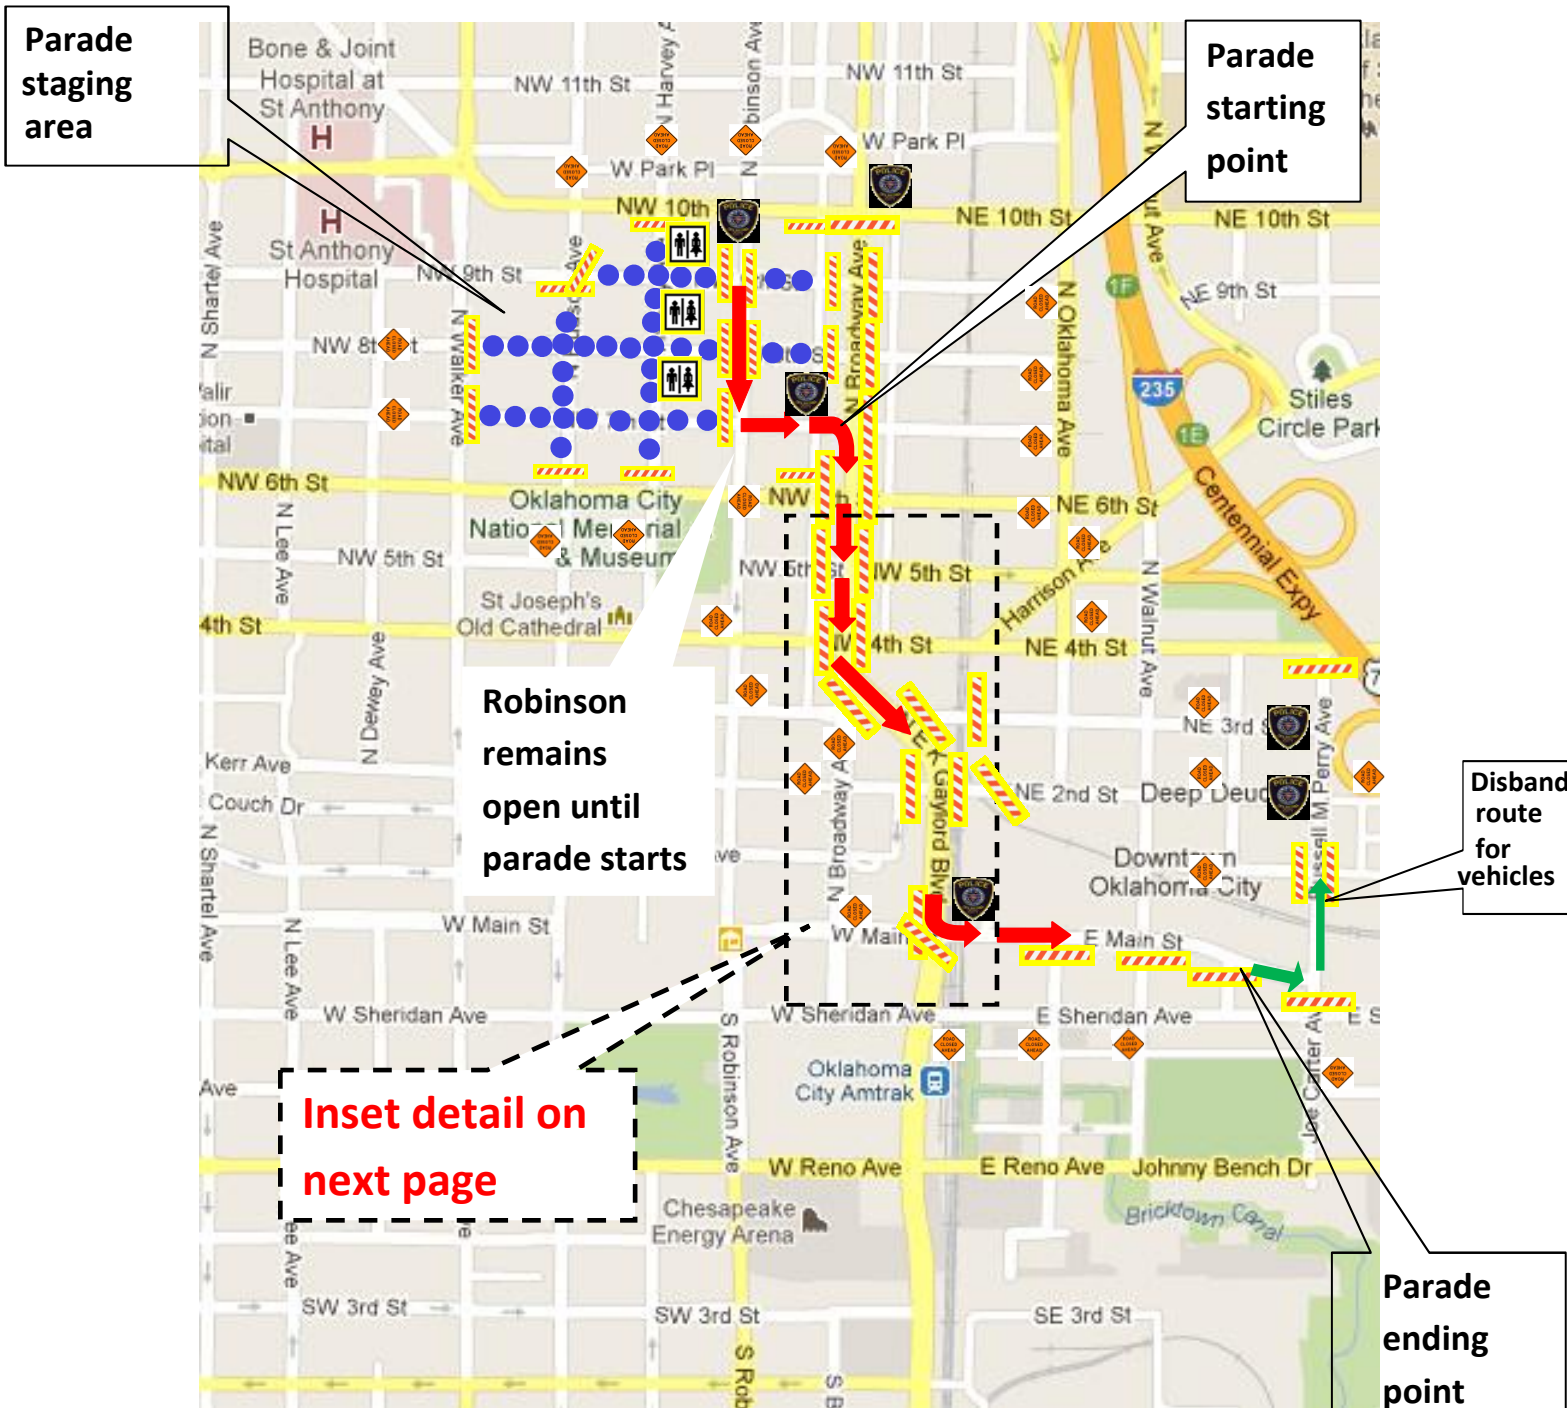

Exhibits A & B

2017 MLK Parade Event Site and Event Traffic Control Plan

2017 MLK Parade Map Legend

-  Road Closure Location – Type III Barricades bearing “ROAD CLOSED” signs
-  Streets Closed for Parade Staging Area
-  Parade Route
-  Parade Disband Route for Vehicles
-  Portable Toilets